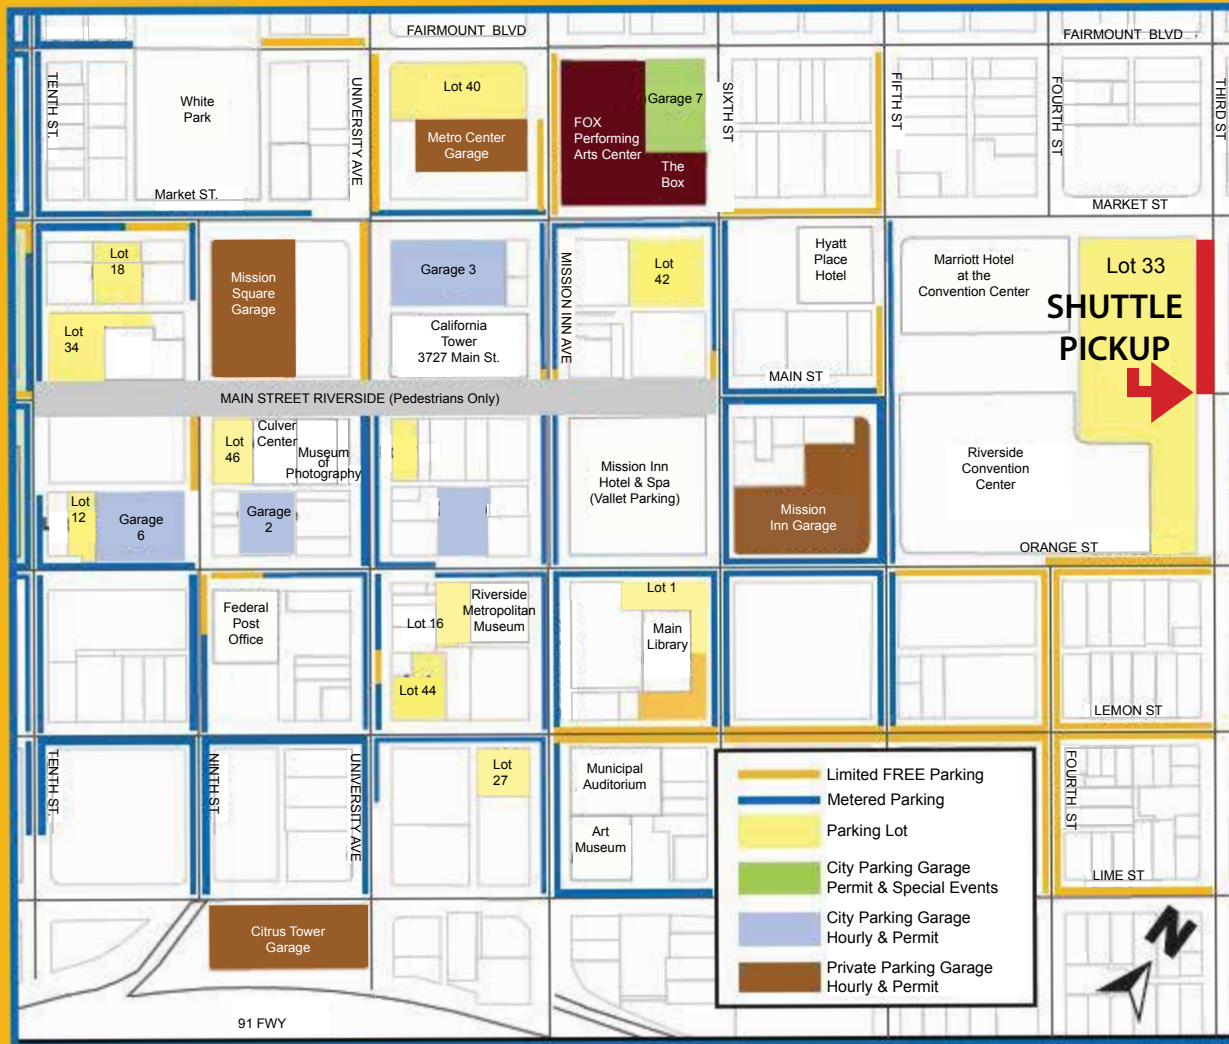

# Downtown Riverside Parking Facilities

- Limited FREE Parking: \_\_\_\_\_
- Metered Parking: \_\_\_\_\_
- Garage 1: Visitor (90 min. FREE) & Permit Parking
- Garage 2: Visitor (90 min. FREE) & Permit Parking
- Garage 3: Visitor (90 min. FREE) & Permit Parking
- Garage 6: Permit Parking
- Garage 7: Visitor (90 min. FREE), & Permit Parking & Special Event Parking
- Mission Inn Garage
- Mission Square Garage
- Citrus Tower Garage
- Metro Center Garage
- Lot 1: Visitor (3hr. FREE) & Metered Parking
- Lot 3: Metered & Permit Parking
- Lot 12: Reserved Parking
- Lot 16: Metered Parking
- Lot 18: Metered & Reserved Parking
- Lot 19: Metered & Reserved Parking
- Lot 27: Metered Visitor Parking
- Lot 33: Convention Center Special Event Parking
- Lot 34: Visitor Parking (20 min. or 1hr. FREE)
- Lot 38: Metered Parking
- Lot 40: Metered & Permit Parking
- Lot 42: Metered & Permit Parking
- Lot 44: Metered & Permit Parking
- Lot 46: Metered & Permit Parking
- Lot TW: Metered Parking

**NOTE:** FREE parking on weekends and holidays and after 5pm weekdays in most parking lots and city including permit parking only. Garages 1, 2, 3, and 7 have FREE parking up to 90 minutes on weekdays. For more information call Parking Service at 682-3176.