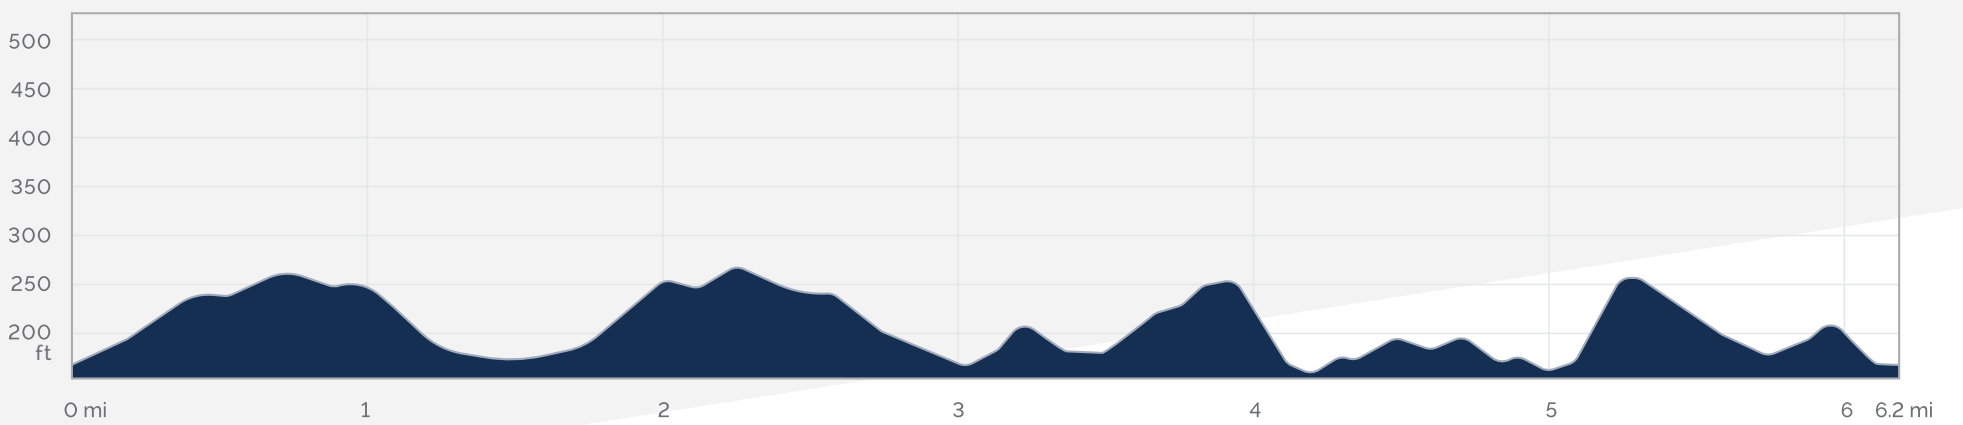

3 Mile Markers

- Water
- nuun electrolyte enhanced drink tabs
- CLIF Bloks
- CLIF Gels
- Restrooms
- First Aid

LEXUS
SOUTHERN CALIFORNIA LEXUS DEALERS