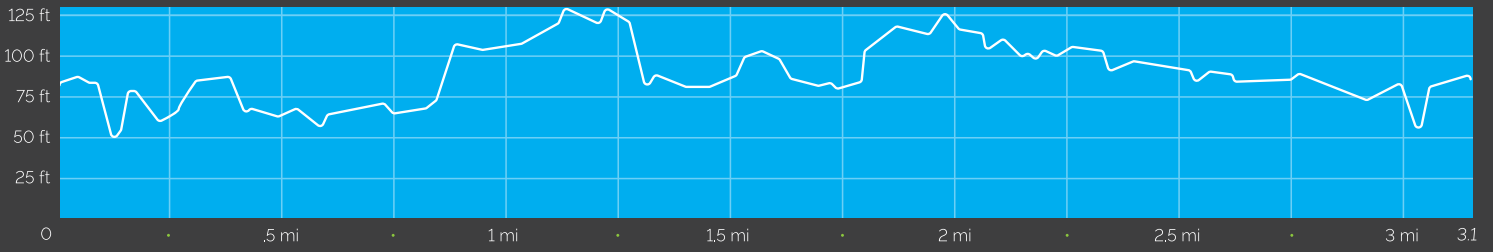

DISTANCE: 3.1 mi | MIN/MAX/AVG : 76/104/131ft | ELEVATION GAIN/LOSS: 282ft, -281ft | MAX SLOPE: 30.7%, -27.2% | AVG SLOPE: 3.0%, -3.1%

Orange County 5K

Start at Mike Ward Community
Park Woodbridge

Turn Right onto San Diego Creek Trail U-

Turn

Finish at Mike Ward